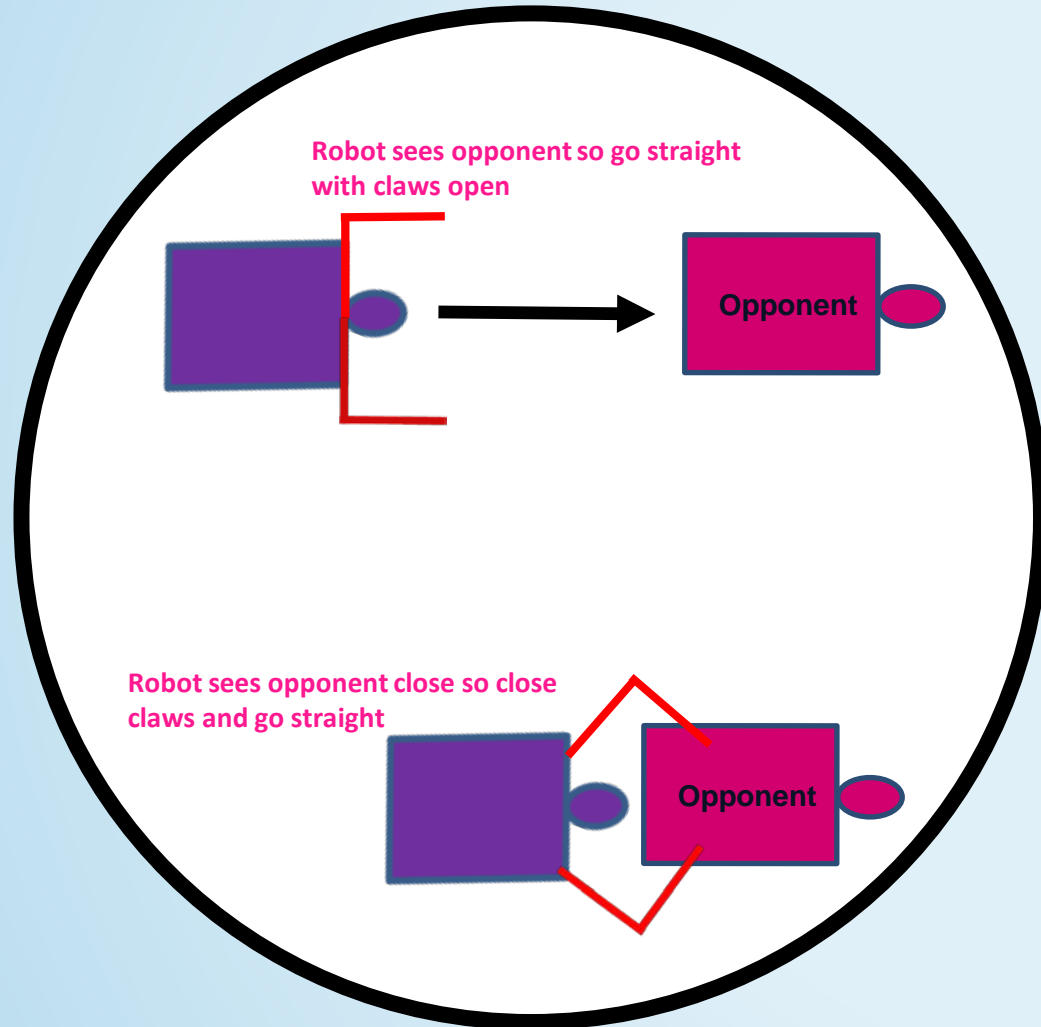

steminbox.com.au

Scan and Charge + Claws Algorithm

1 Ultrasonic Sensor and Claws

Scan and Charge + Claws Algorithm

Check Ultrasonic

IF opponent far

THEN charge with claws open

IF opponent close

THEN charge claws closed

ELSE Scan (turn)

Scan and Charge + Claws Algorithm

One Ultrasonic Sensor and Claws