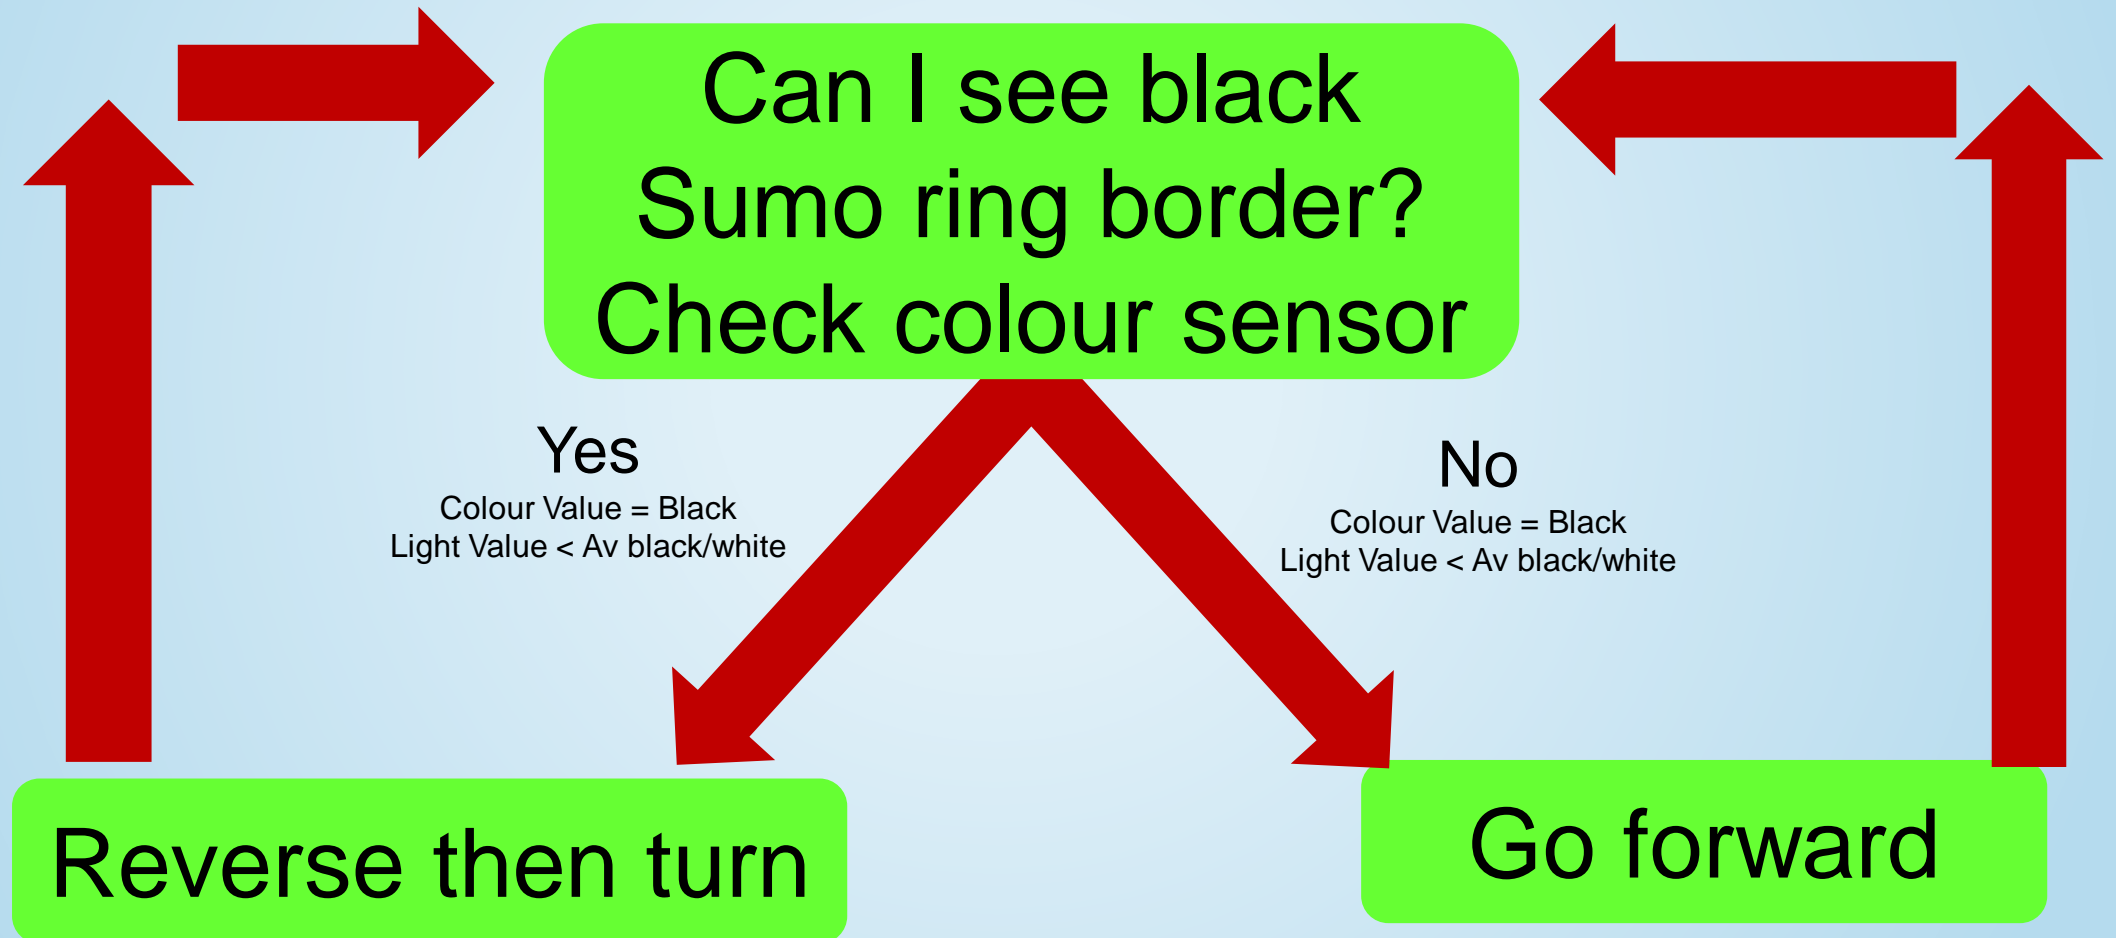

# Sumo: Stay in Ring Algorithm

1 Colour / Light Sensor

# Sumo: Stay in Ring Algorithm

(1 Colour / Light Sensor)

# SUMO: Stay in Ring Algorithm

(1 Colour / Light Sensor)

**If** robot sees black  
**THEN** reverse & turn  
**ELSE** forward