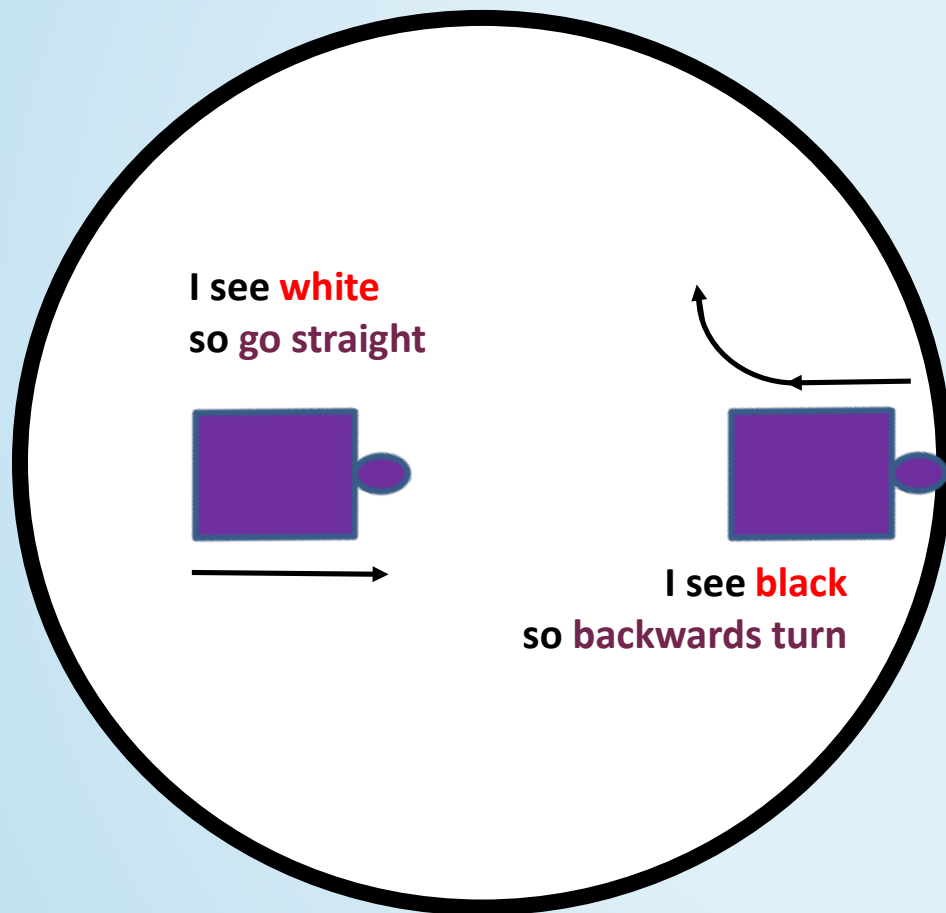

# Sumo: Stay in Ring Algorithm

(1 Colour / Light Sensor)

# SUMO: Stay in Ring Algorithm

(1 Colour / Light Sensor)

**If** robot sees black  
**THEN** reverse & turn  
**ELSE** forward