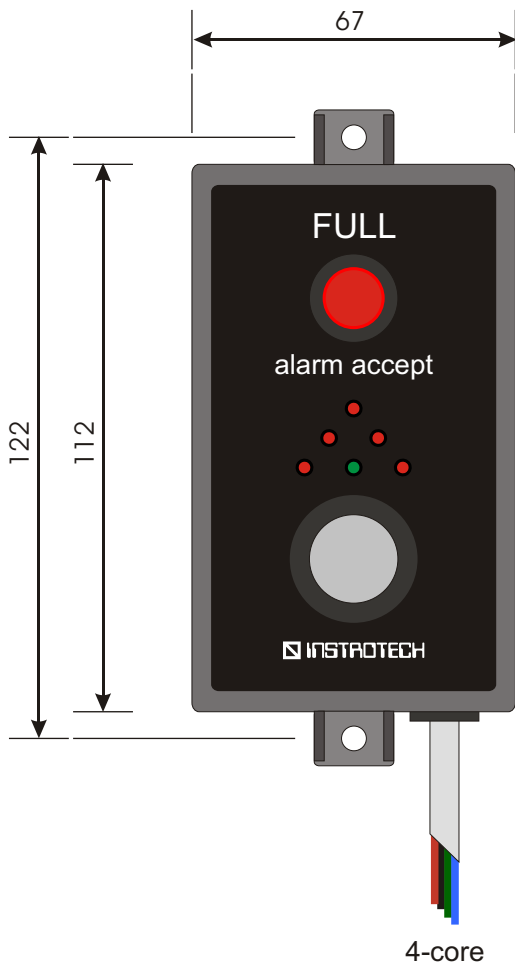

MODEL 1684-LA

Tank Level Alarm - Overfill high level or Empty low level

- ❑ 85dB at 1m piezo audible alarm
- ❑ Flashing red LED visual alarm
- ❑ Automatic 2-minute alarm time-out
- ❑ Alarm accept cancel push-button
- ❑ Easy to fit to new or existing tanks
- ❑ Panel or surface mount versions
- ❑ Fully encapsulated electronics
- ❑ IP66 environmental protection
- ❑ Over-current and over-voltage protection
- ❑ 112 x 67 x 38mm deep surface-mount
- ❑ Optional battery powered version
- ❑ 9 to 30 VDC auxiliary supply

LEVEL ALARM WIRING DIAGRAM

INSTROTECH
Tel 1800 999 063

MODEL 1684-LA

85db at 1m piezo siren
2-minute auto time-out
Push button to cancel

9 to 30 VDC - Red
Negative - Black
Alarm START - Green
Alarm STOP - Blue

Switch Green to Negative
to START alarm

Switch Blue to Negative
to STOP alarm

Model 1684-LA

Instrotech Australia Pty Ltd

sales@instrotech.com.au
www.instrotech.com.au

Tel (08) 8337 8033
Fax +61 8 8337 8656