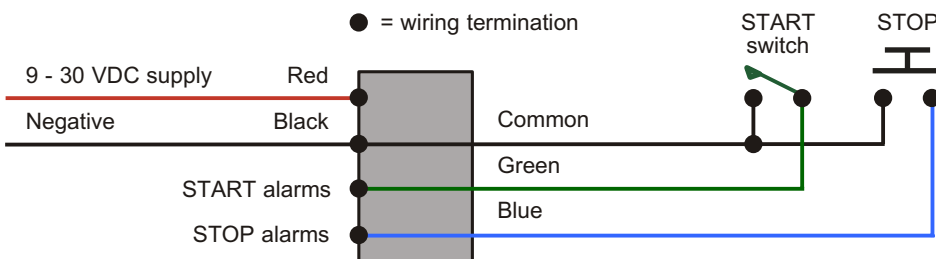

MODEL 1684-LA

Tank Level Alarm - Overfill high level or Empty low level

- ❑ 85dB at 1m piezo audible alarm
- ❑ Flashing red LED visual alarm
- ❑ Automatic 2-minute alarm time-out
- ❑ Alarm accept cancel push-button
- ❑ Easy to fit to new or existing tanks
- ❑ Panel or surface mount versions
- ❑ Fully encapsulated electronics
- ❑ IP66 environmental protection
- ❑ Over-current and over-voltage protection
- ❑ 112 x 67 x 38mm deep surface-mount
- ❑ Optional battery powered version
- ❑ 9 to 30 VDC auxiliary supply

LEVEL ALARM WIRING DIAGRAM

INSTROTECH
Tel 1800 999 063

MODEL 1684-LA

85db at 1m piezo siren
2-minute auto time-out
Push button to cancel

9 to 30 VDC - Red
Negative - Black
Alarm START - Green
Alarm STOP - Blue

Switch Green to Negative
to START alarm

Switch Blue to Negative
to STOP alarm

Model 1684-LA

Instrotech Australia Pty Ltd

sales@instrotech.com.au
www.instrotech.com.au

Tel (08) 8337 8033
Fax +61 8 8337 8656