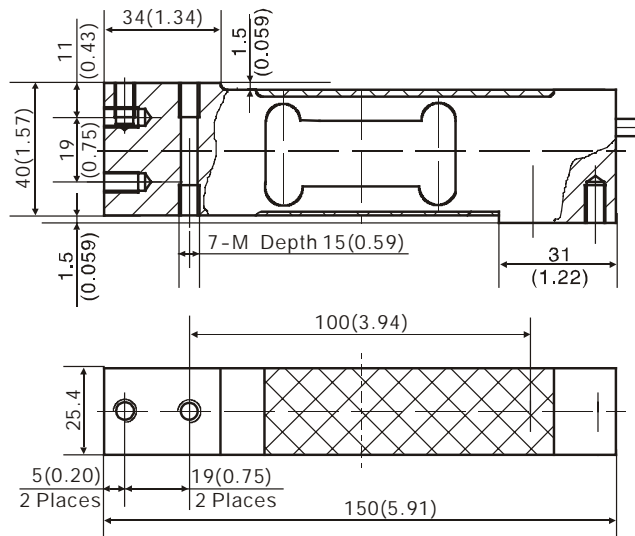

Aluminum, colorless anodized.  
Suitable for pricing scales, bench scales, etc.  
Recommended platform size: 400x400mm

Capacity	Accuracy	Part number	Scale
3kg	C3	L6N-C3-3kg-3B6	Metric
5kg	C3	L6N-C3-5kg-3B6	Metric
8kg	C3	L6N-C3-8kg-3B6	Metric
10kg	C3	L6N-C3-10kg-3B6	Metric
15kg	C3	L6N-C3-15kg-3B6	Metric
20kg	C3	L6N-C3-20kg-3B6	Metric
30kg	C3	L6N-C3-30kg-3B6	Metric
50kg	C3	L6N-C3-50kg-3B6	Metric
75kg	C3	L6N-C3-75kg-3B6	Metric
100kg	C3	L6N-C3-100kg-3B6	Metric
3kg	C3	L6N-C3-3kg-3YB6	Imperial
5kg	C3	L6N-C3-5kg-3YB6	Imperial
8kg	C3	L6N-C3-8kg-3YB6	Imperial
10kg	C3	L6N-C3-10kg-3YB6	Imperial
15kg	C3	L6N-C3-15kg-3YB6	Imperial
20kg	C3	L6N-C3-20kg-3YB6	Imperial
30kg	C3	L6N-C3-30kg-3YB6	Imperial
50kg	C3	L6N-C3-50kg-3YB6	Imperial
75kg	C3	L6N-C3-75kg-3YB6	Imperial
100kg	C3	L6N-C3-100kg-3YB6	Imperial
10lb	C3	L6N-C3-10-3B6	Metric
15lb	C3	L6N-C3-15-3B6	Metric
20lb	C3	L6N-C3-20-3B6	Metric
30lb	C3	L6N-C3-30-3B6	Metric
50lb	C3	L6N-C3-50-3B6	Metric
100lb	C3	L6N-C3-100-3B6	Metric
200lb	C3	L6N-C3-200-3B6	Metric
10lb	C3	L6N-C3-10-3YB6	Imperial
15lb	C3	L6N-C3-15-3YB6	Imperial
20lb	C3	L6N-C3-20-3YB6	Imperial
30lb	C3	L6N-C3-30-3YB6	Imperial
50lb	C3	L6N-C3-50-3YB6	Imperial
100lb	C3	L6N-C3-100-3YB6	Imperial
200lb	C3	L6N-C3-200-3YB6	Imperial

### Outline Dimensions in mm(inches)

	Metric	Imperial
M	M6	1/4-20UNC